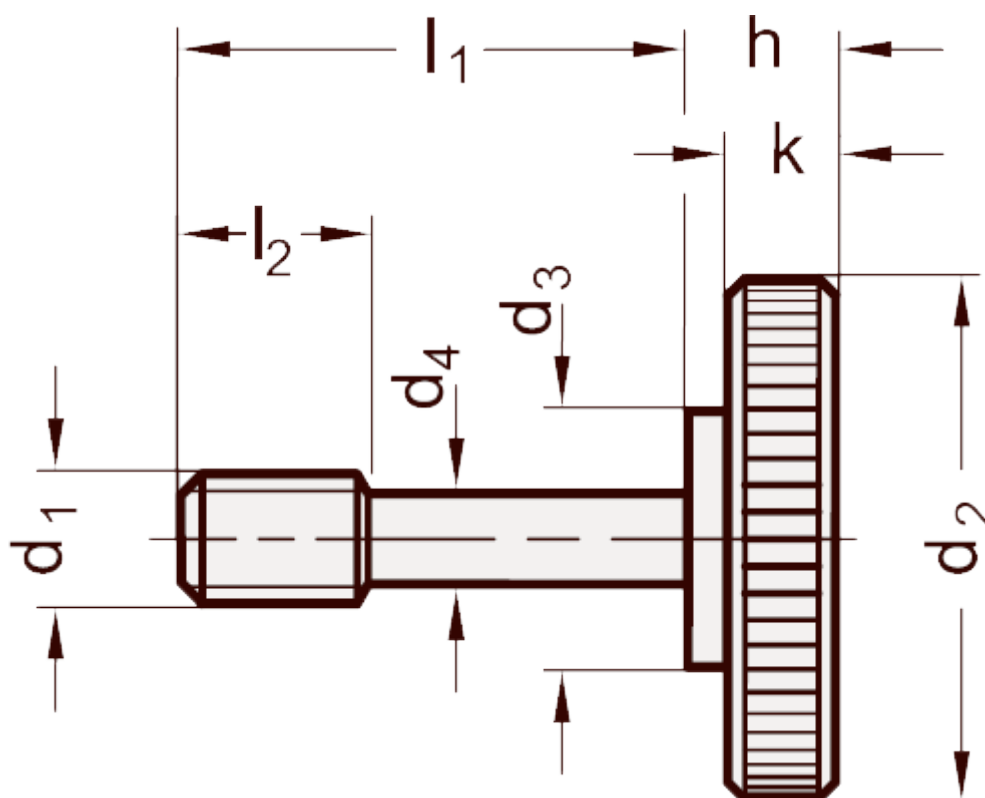

Article number: 206532M626NI  
Description: E+G Knurled screw  
GN 653.2-M6-26-NI

## Measures

$a_1 = 6-8$	$h = 8$
$a_2 = 8-16$	$k = 5$
$a_3 = 16-18$	$l_2 = 8$
$d_1 = M6$	Weight in (g) = 20
$d_2 = 24$	
$d_3 = 12$	
$d_4 = 4.8$	
$d_5 = 6.5$	